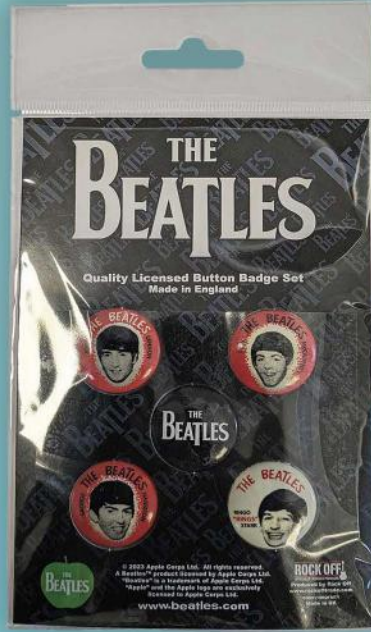

BEP030W
THE BEATLES
WHITE DROP T LOGO DIE-CUT

BEP004
THE BEATLES
ABBAY ROAD

NIRVPAT02
NIRVANA
SMILEY

BSPAT04
BLACK SABBATH
CUT-OUT WAVY LOGO

BSPAT02
BLACK SABBATH
CROSS

SPR2632
SLIPKNOT
LOGO CUT OUT

BEST-SELLING PINS

BPB201
THE BEATLES
YELLOW SUBMARINE

BPB111
THE BEATLES
APPLE LOGO

BPB104
THE BEATLES
SGT PEPPER DRUM

BPB103
THE BEATLES
DRUM DROP T LOGO

BPB102
THE BEATLES
DROP T LOGO

BPB108
THE BEATLES
RUBBER SOUL

BEATMINIPIN05
THE BEATLES
RUBBER SOUL MINI

BPB101
THE BEATLES
DROP T LOGO

BPB113
THE BEATLES
MAGICAL MYSTERY TOUR

BSPIN04
BLACK SABBATH
LOGO & DAEMON

BEST-SELLING BUTTONS

**YSBBSET01
THE BEATLES
YELLOW SUBMARINE**

**BEATBBSET01
THE BEATLES
VINTAGE PORTRAIT**

**BB003
AC/DC
HIGHWAY TO HELL**

**BB061
SLIPKNOT
ALBUMS**

BEST-SELLING KEYCHAINS

ZZKEY03
ZZ TOP
TWIN ZEES LOGO

BKC007
THE BEATLES
THE YELLOW SUBMARINE

QUKEY03
QUEEN
GOLD CREST

BKC003
THE BEATLES
DRUM LOGO

BKC006
THE BEATLES
YELLOW SUBMARINE BAND