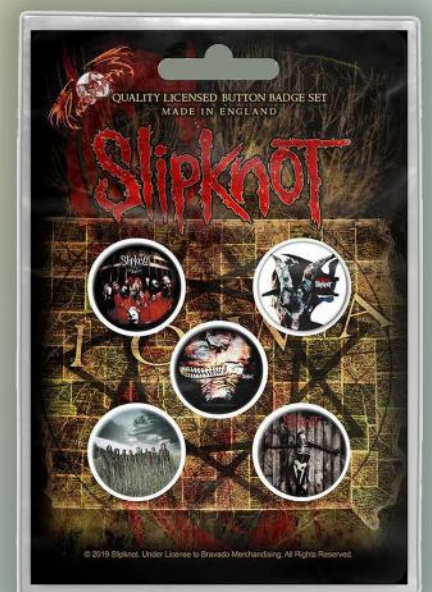

BPB201
THE BEATLES
YELLOW SUBMARINE

BPB111
THE BEATLES
APPLE LOGO

BPB104
THE BEATLES
SGT PEPPER DRUM

BPB103
THE BEATLES
DRUM DROP T LOGO

BPB102
THE BEATLES
DROP T LOGO

BPB108
THE BEATLES
RUBBER SOUL

BEATMINIPIN05
THE BEATLES
RUBBER SOUL MINI

BPB101
THE BEATLES
DROP T LOGO

BPB113
THE BEATLES
MAGICAL MYSTERY TOUR

BSPIN04
BLACK SABBATH
LOGO & DAEMON

BEST-SELLING BUTTONS

**YSBBSET01
THE BEATLES
YELLOW SUBMARINE**

**BEATBBSET01
THE BEATLES
VINTAGE PORTRAIT**

**BB043
METALLICA
RIDE THE LIGHTNING**

**BB010
QUEEN
FREDDIE**

**BB016
METALLICA
HARDWIRED TO SELF DESTRUCT**

**BEATBBSET02
THE BEATLES
I LOVE THE BEATLES**

**BEATBBSET03
THE BEATLES
I LOVE 4 PACK**

**BB037
GUNS N' ROSES
BULLET LOGO**

**BB003
AC/DC
HIGHWAY TO HELL**

**BB061
SLIPKNOT
ALBUMS**

BEST-SELLING KEYCHAINS

ZZKEY03
ZZ TOP
TWIN ZEES LOGO

BKC007
THE BEATLES
THE YELLOW SUBMARINE

QUKEY03
QUEEN
GOLD CREST

BKC003
THE BEATLES
DRUM LOGO

BKC006
THE BEATLES
YELLOW SUBMARINE BAND